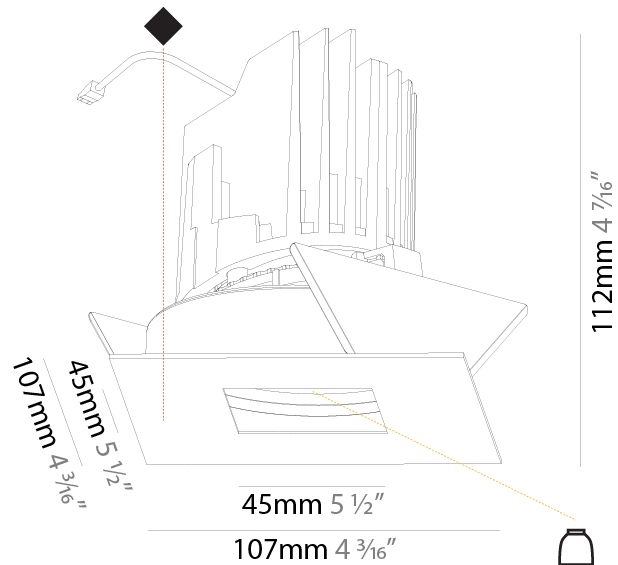

GENERAL

Series: Bioniq
Subseries: Bioniq Square Pinhole
Brand: Prolicht
Division: Architectural
Mounting Type: Recessed
Mounting Location: Ceiling
Subcategory: Downlight

PHYSICAL

Shape: Square
Length (mm): 107
Length (in): 4 ³/₁₆"
Width (mm): 107
Width (in): 4 ³/₁₆"
Depth (mm): 112
Depth (in): 4 ⁷/₁₆"
Ceiling Thickness (mm): 10 / 12.5 / 15
Ceiling Thickness (in): 3/8 or 1/2 or 9/16
Min. Recessing Depth (mm): 130
Min. Recessing Depth (in): 5 ¹/₈"
Light Distribution: Adjustable / Downlight
Weight (kg): 0.463
Weight (lbs): 1.02
Fixture Finish: SSR / BKV / CWI / CRY / HAB / LAG / UFT / ITA / RUA / RUR / MIC / FTG / MYG / TWT / LOD / PUS / FRO / FUP / KIA / POP / BLS / SPG / MEY / GOH / GUM / CHC / COM / ABZ / JAG / OBR / MOS / ROR
Fixture Material: Aluminum Die Cast
Cut-out Measurements: 98mm / 3 7/8"

ELECTRICAL

Lamp Type: LED (Zhaga Standard)
Total Output Wattage (W): 15
Dimming: Dali Dimming
Driver Included: No
Driver Location: Recessed Housing
Driver Type: Constant Current - 120Vac
Housing: See components
Input Voltage (V): 120
Constant Current (MA): 350

LED

Number of LEDs: 1
Color Temperature (°K): Warm Dim
Max. Delivered Lumen (lm): 760
Nominal Lumen (lm): 1140
CRI: >90 CRI
Lamp Life (hrs): 50000

OPTICAL

Reflector°: 20 / 40 / 60
Adjustability: Rotational 355°; Tilt 30°

RATINGS AND CERTIFICATIONS

Certified By: Certified for North American Standards
IP rating: IP20