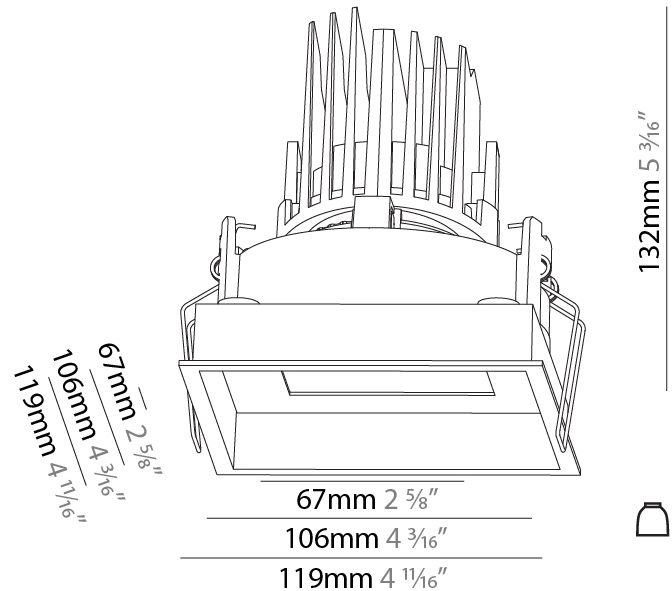

GENERAL

Series: Bioniq
Subseries: Bioniq Square Adjustable Comfort
Brand: Prolight
Division: Architectural
Mounting Type: Recessed
Mounting Location: Ceiling
Subcategory: Downlight

PHYSICAL

Shape: Square
Length (mm): 119
Length (in): 4 11/16
Width (mm): 119
Width (in): 4 11/16
Depth (mm): 132
Depth (in): 5 3/16
Ceiling Thickness (mm): 10 / 12.5 / 15
Ceiling Thickness (in): 3/8 or 1/2 or 9/16
Min. Recessing Depth (mm): 150
Min. Recessing Depth (in): 5 7/8
Light Distribution: Adjustable / Downlight
Weight (kg): 0.607
Weight (lbs): 1.34
Fixture Finish: SSR / BKV / CWI / CRY / HAB / LAG / UFT / ITA / RUA / RUR / MIC / FTG / MYG / TWT / LOD / PUS / FRO / FUP / KIA / POP / BLS / SPG / MEY / GOH / GUM / CHC / COM / ABZ / JAG / OBR / MOS / ROR
Fixture Material: Aluminum Die Cast
Cut-out Measurements: 114mm / 4 1/2" x 114mm / 4 1/2"

ELECTRICAL

Lamp Type: LED (Zhaga Standard)
Total Output Wattage (W): 15
Dimming: Dali Dimming
Driver Included: No
Driver Location: Recessed Housing
Driver Type: Constant Current - 120Vac
Housing: See components
Input Voltage (V): 120
Constant Current (MA): 350

LED

Number of LEDs: 1
Color Temperature (°K): Warm Dim
Max. Delivered Lumen (lm): 760
Nominal Lumen (lm): 1140
CRI: >90 CRI
Lamp Life (hrs): 50000

OPTICAL

Reflector: 20 / 40 / 60
Adjustability: Rotational 355°; Tilt 30°

RATINGS AND CERTIFICATIONS

Certified By: Certified for North American Standards
IP rating: IP20